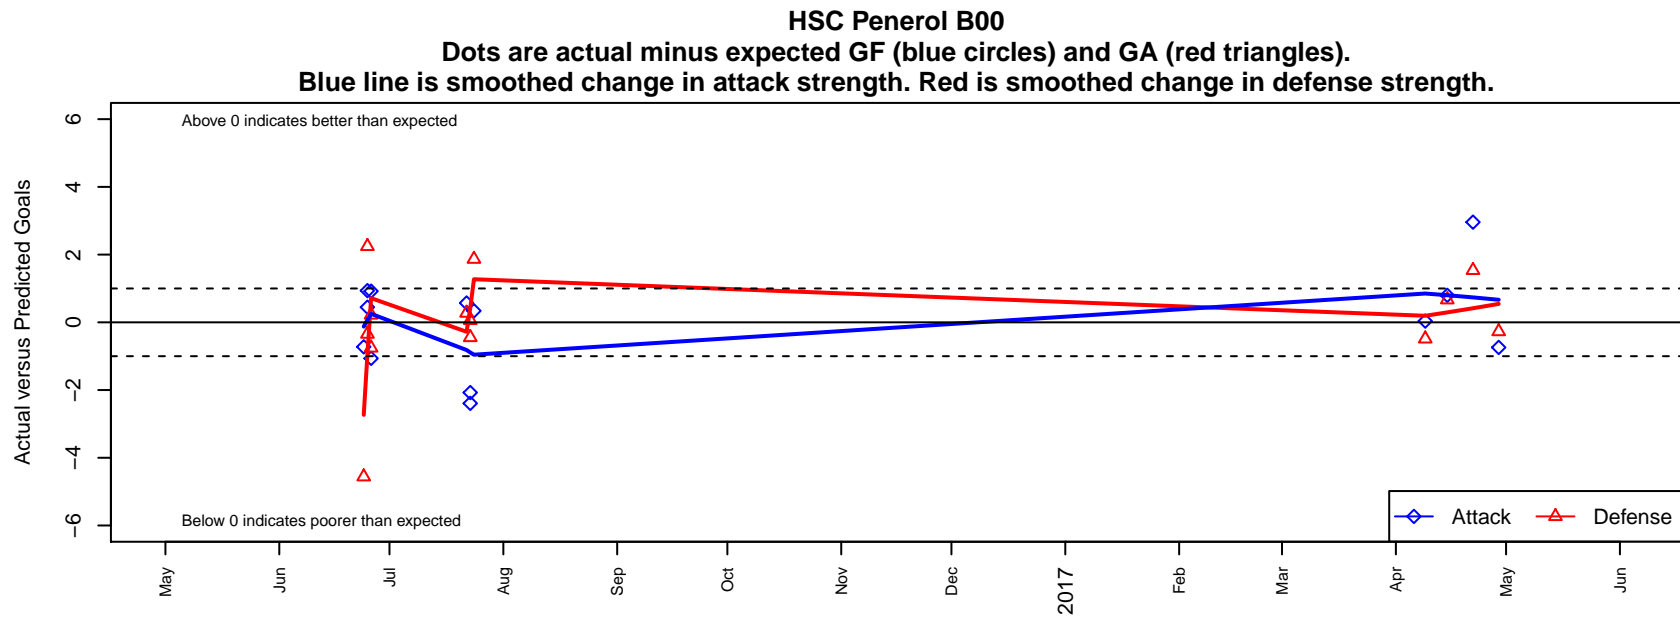

HSC Peneral B00

, OR
 B00 total strength=1522
 attack=18.24 defense=8.17

alt names used:
 HSC U17
 HSC 00B Peneral
 HSC 00B Peneral

Venues played:
 2016 Capital Cup BU17-U19 Gold
 2016 Sounders FC Cup BU17
 2016 OYS State Cup B00

**attack and defense variance (black dot)
relative to other teams
and top 10 in region**

**attack and defense rating
relative to others at age
and all opponents in last 13 months**

**attack and defense rating
relative to others at age
and all opponents in last 13 months**

Performance relative to 13 month average

Performance relative to 13 month average

Distribution of opponents
 Red = Lose zone, Blue = Win zone, Green = Even
 Black line separates win/lose zones

lot. A=Neither has attack advantage, B=Opponent has both attack and defense advantage, C=Opponent has both attack and defense disadvantage, D=Both have