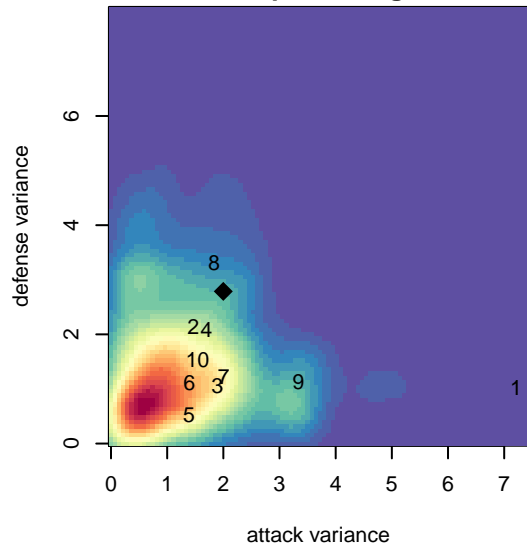

HSC Peneral B00

, OR
 B00 total strength=1522
 attack=18.24 defense=8.17

alt names used:
 HSC U17
 HSC 00B Peneral
 HSC 00B Peneral

Venues played:
 2016 Capital Cup BU17-U19 Gold
 2016 Sounders FC Cup BU17
 2016 OYS State Cup B00

**attack and defense variance (black dot)
relative to other teams
and top 10 in region**

**attack and defense rating
relative to others at age
and all opponents in last 13 months**

**attack and defense rating
relative to others at age
and all opponents in last 13 months**

Performance relative to 13 month average

Performance relative to 13 month average

Distribution of opponents
 Red = Lose zone, Blue = Win zone, Green = Even
 Black line separates win/lose zones

lot. A=Neither has attack advantage, B=Opponent has both attack and defense advantage, C=Opponent has both attack and defense disadvantage, D=Both have