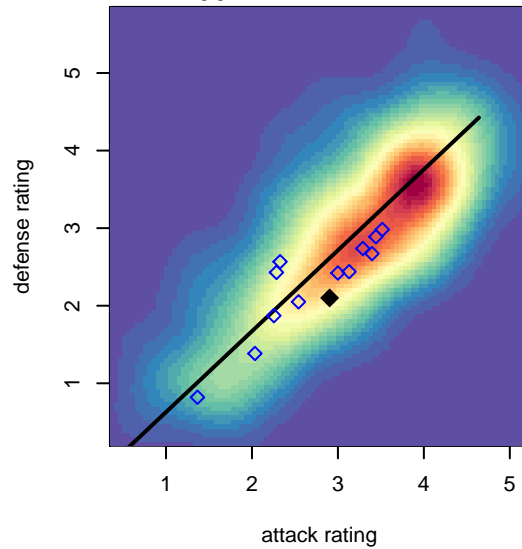

HSC Peneral B00

, OR
 B00 total strength=1522
 attack=18.24 defense=8.17

alt names used:
 HSC U17
 HSC 00B Peneral
 HSC 00B Peneral

Venues played:
 2016 Capital Cup BU17-U19 Gold
 2016 Sounders FC Cup BU17
 2016 OYS State Cup B00

**attack and defense variance (black dot)
relative to other teams
and top 10 in region**

**attack and defense rating
relative to others at age
and all opponents in last 13 months**

**attack and defense rating
relative to others at age
and all opponents in last 13 months**

Performance relative to 13 month average

Performance relative to 13 month average

Distribution of opponents
 Red = Lose zone, Blue = Win zone, Green = Even
 Black line separates win/lose zones

lot. A=Neither has attack advantage, B=Opponent has both attack and defense advantage, C=Opponent has both attack and defense disadvantage, D=Both have