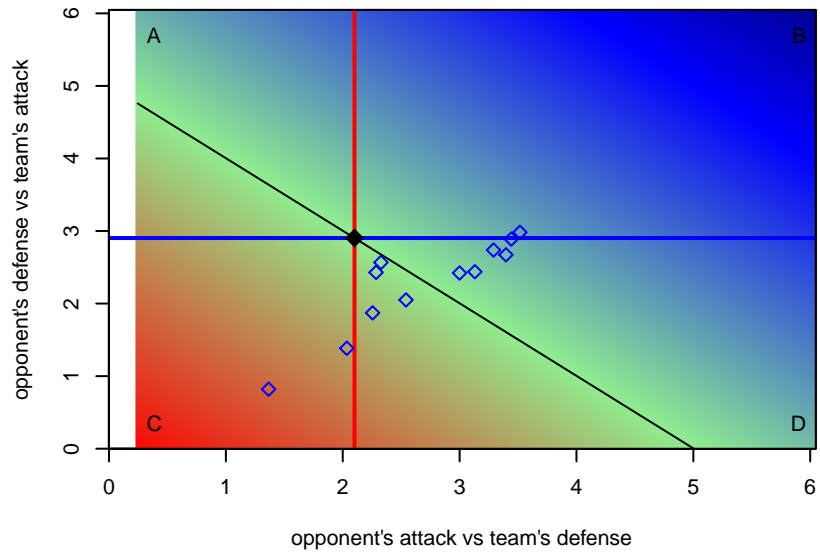

**attack and defense variance (black dot)
relative to other teams
and top 10 in region**

**attack and defense rating
relative to others at age
and all opponents in last 13 months**

**attack and defense rating
relative to others at age
and all opponents in last 13 months**

Performance relative to 13 month average

Performance relative to 13 month average

Distribution of opponents
 Red = Lose zone, Blue = Win zone, Green = Even
 Black line separates win/lose zones

lot. A=Neither has attack advantage, B=Opponent has both attack and defense advantage, C=Opponent has both attack and defense disadvantage, D=Both have