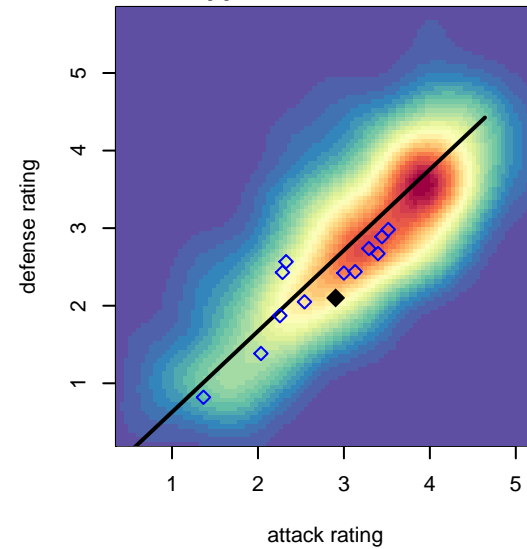

HSC Peneral B00

, OR
 B00 total strength=1522
 attack=18.24 defense=8.17

alt names used:
 HSC U17
 HSC 00B Peneral
 HSC 00B Peneral

Venues played:
 2016 Capital Cup BU17-U19 Gold
 2016 Sounders FC Cup BU17
 2016 OYS State Cup B00

**attack and defense variance (black dot)
relative to other teams
and top 10 in region**

**attack and defense rating
relative to others at age
and all opponents in last 13 months**

**attack and defense rating
relative to others at age
and all opponents in last 13 months**

Performance relative to 13 month average

Performance relative to 13 month average

Distribution of opponents
 Red = Lose zone, Blue = Win zone, Green = Even
 Black line separates win/lose zones

lot. A=Neither has attack advantage, B=Opponent has both attack and defense advantage, C=Opponent has both attack and defense disadvantage, D=Both have